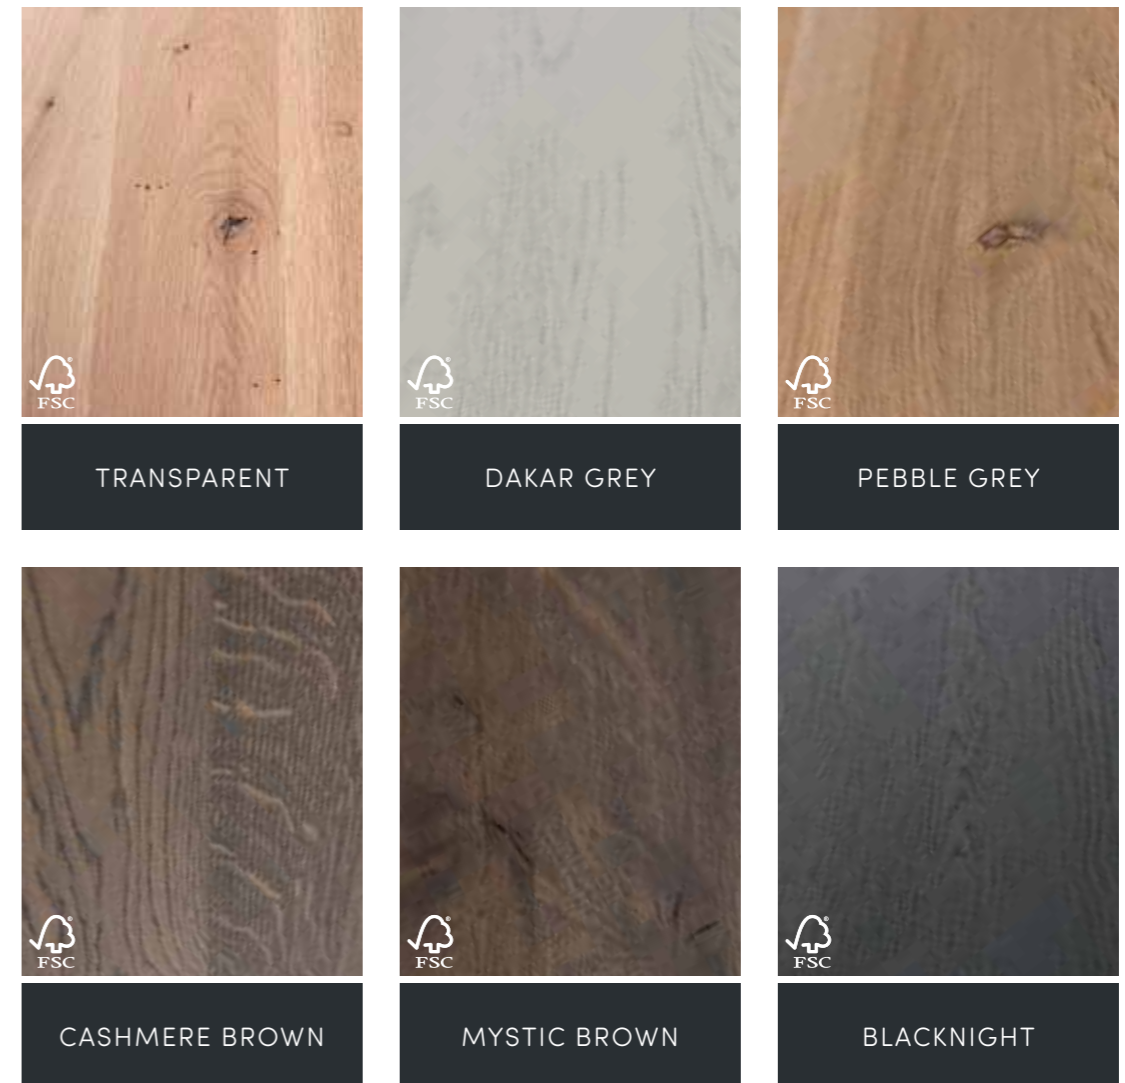

3

CHOOSE THE TABLE LEG

The Tablo collection offers a wide range of table legs. Determine the shape of the table leg and additionally choose between the different oak and metal table legs.

1

TABLETOPS

The tabletops of the Tablo collection consist of the shapes below, ranging from playful organic to symmetrical square. Two types of wood joints are available: finger-jointed and slat. Finger jointed tops consist of smaller strips of oak glued together, creating a unique pattern. Slat tops consist of wide, long slats glued along the entire length of the tabletop. This gives the table a smooth appearance. All tabletops are lightly brushed, which accentuates the grain marks even more and makes the (stain) colors stand out beautifully.

WOOD CONNECTION

FINGER-JOINT SLAT

EDGE FINISHING

STRAIGHT ANGLED

* The tabletops with a straight corner have a straight edge finish. All other tabletops have a angles edge finish.

2

COLOURS

The tabletops are available in six different colors: Transparent, Dakar Grey, Pebble Grey, Cashmere Brown, Mystic Brown and Blacknight. The untreated oak has a natural light brown color and a visible grain pattern. The tabletops are finished with a water-based (stain) color. The oak wood in our collections is 100% FSC®-certified.

3

TABLE LEGS

The Tablo collection offers a wide range of table legs. The Haarlem table leg has an elegant and natural look, is made of solid oak and is available in the same six colours as the tabletops.