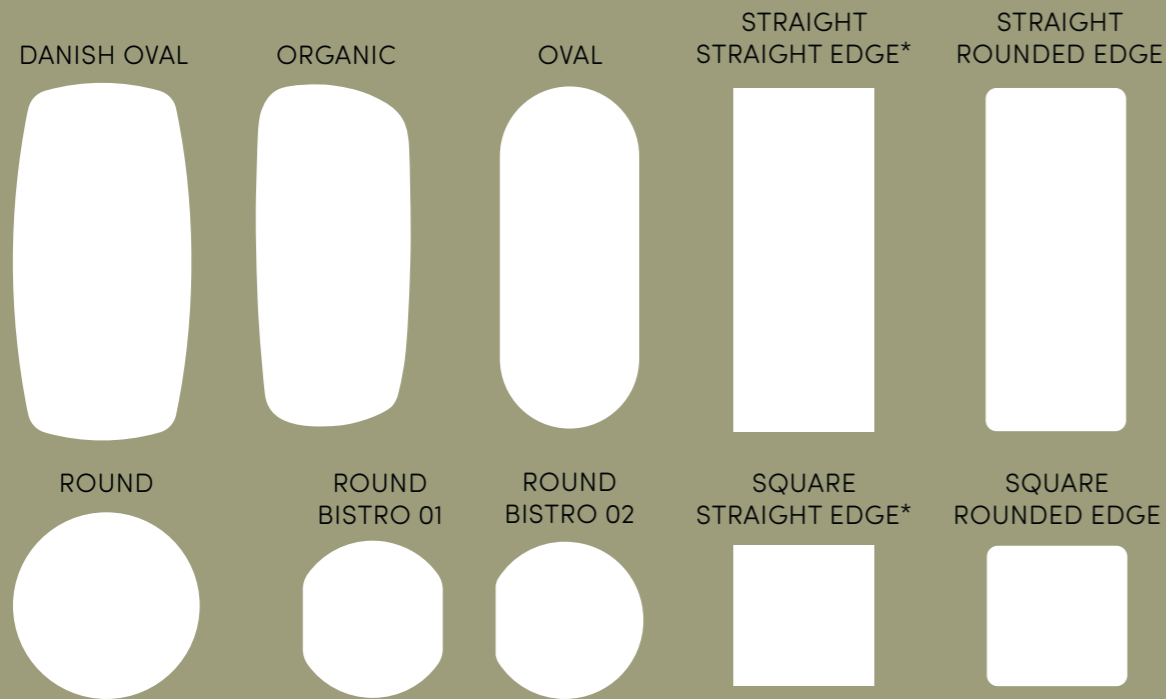

3

CHOOSE THE TABLE LEG

The Tablo collection offers a wide range of table legs. Determine the shape of the table leg and additionally choose between the different oak and metal table legs.

1

TABLETOPS

The tabletops of the Tablo collection consist of the shapes below, ranging from playful organic to symmetrical square. Two types of wood joints are available: finger-jointed and slat. Finger jointed tops consist of smaller strips of oak glued together, creating a unique pattern. Slat tops consist of wide, long slats glued along the entire length of the tabletop. This gives the table a smooth appearance. All tabletops are lightly brushed, which accentuates the grain marks even more and makes the (stain) colors stand out beautifully.

WOOD CONNECTION

FINGER-JOINT SLAT

EDGE FINISHING

STRAIGHT ANGLED

* The tabletops with a straight corner have a straight edge finish. All other tabletops have a angles edge finish.

2

COLOURS

The tabletops are available in six different colors: Transparent, Dakar Grey, Pebble Grey, Cashmere Brown, Mystic Brown and Blacknight. The untreated oak has a natural light brown color and a visible grain pattern. The tabletops are finished with a water-based (stain) color. The oak wood in our collections is 100% FSC®-certified.

STRAIGHT EDGE 120x80 cm CASHMERE BROWN
BISTRO DOUBLE leg

ORGANIC

THE ORGANIC TABLETOP FEATURES
ASYMMETRICAL AND PLAYFUL CONTOURS.

The organic tabletop is available in various lengths: 180 cm, 200 cm, 210 cm, 220 cm and 240 cm, with a width of 100 cm. The organic shape is subtly rounded allowing you to sit comfortably on each side. In addition, the tabletop has an angled edge finish which provides an elegant and sophisticated look.