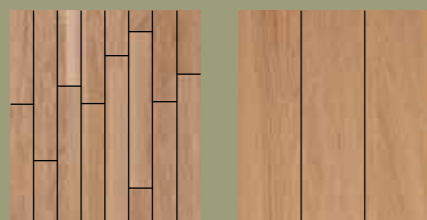

Create your unique tabletop by choosing from the different shapes -ranging from playful organic to symmetrical square-, the desired size and the wood joint.

2

CHOOSE THE COLOR

The solid oak can be finished in one of the following colors: Transparent, Dakar Grey, Pebble Grey, Cashmere Brown, Mystic Brown or Blacknight.

3

CHOOSE THE TABLE LEG

The Tablo collection offers a wide range of table legs. Determine the shape of the table leg and additionally choose between the different oak and metal table legs.

1

TABLETOPS

The tabletops of the Tablo collection consist of the shapes below, ranging from playful organic to symmetrical square. Two types of wood joints are available: finger-jointed and slat. Finger jointed tops consist of smaller strips of oak glued together, creating a unique pattern. Slat tops consist of wide, long slats glued along the entire length of the tabletop. This gives the table a smooth appearance. All tabletops are lightly brushed, which accentuates the grain marks even more and makes the (stain) colors stand out beautifully.

WOOD CONNECTION

FINGER-JOINT SLAT

EDGE FINISHING

STRAIGHT ANGLED

* The tabletops with a straight corner have a straight edge finish. All other tabletops have a angles edge finish.

2

COLOURS

The tabletops are available in six different colors: Transparent, Dakar Grey, Pebble Grey, Cashmere Brown, Mystic Brown and Blacknight. The untreated oak has a natural light brown color and a visible grain pattern. The tabletops are finished with a water-based (stain) color. The oak wood in our collections is 100% FSC®-certified.