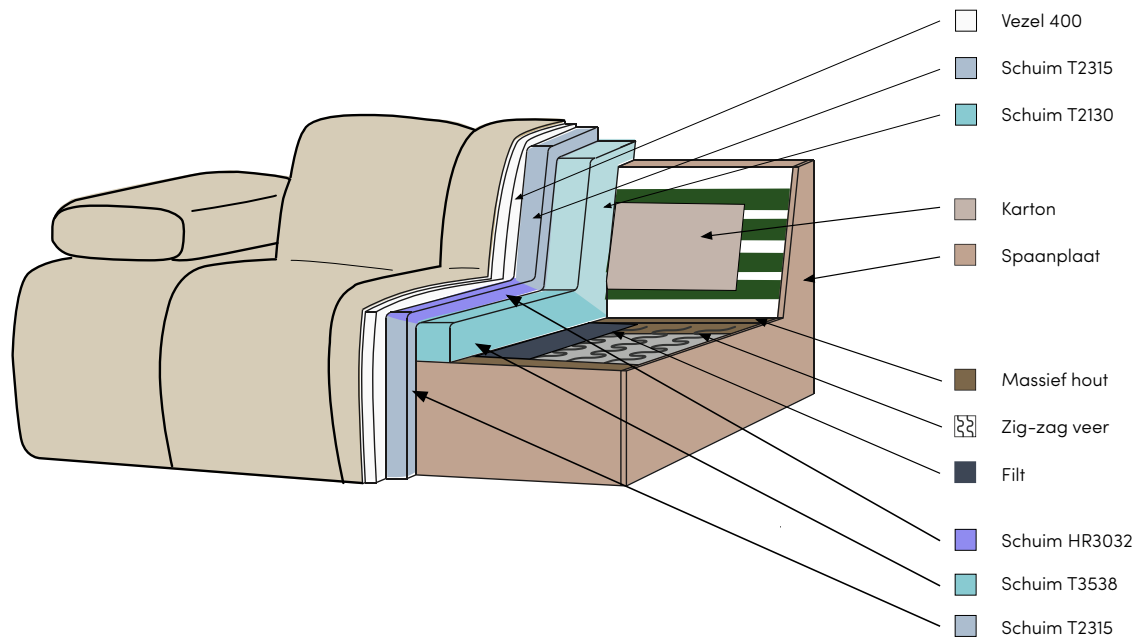

Geweven ribstof
donker zand

Geweven ribstof
bruin